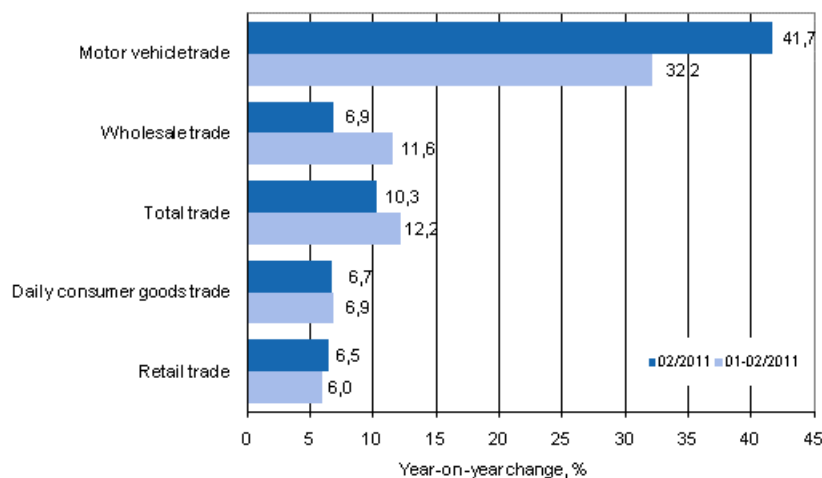

Turnover of trade

2011, February

Sales of retail trade grew by 6.5 per cent in February

According to Statistics Finland, retail trade sales rose by 6.5 per cent in February from February 2010. Sales volume also grew by 3.7 per cent during the same time period. Wholesale trade sales went up by 6.9 per cent and motor vehicle sales by 41.7 per cent. In total trade sales increased by 10.3 per cent in February.

Annual change in turnover in trade industries, % (TOL 2008)

Source: Statistics Finland

Sales in retail trade rose by 6.0 per cent and in wholesale trade by 11.6 per cent in January to February compared with the corresponding period of the previous year. Motor vehicle sales rose by 32.2 per cent. In total trade sales were up in January to February by 12.2 per cent on the respective period of the year before.