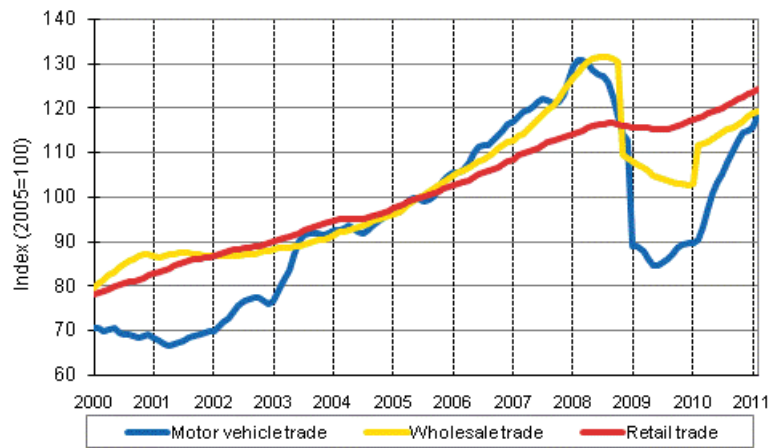

Annual change in turnover in trade industries, % (TOL 2008)

Source: Statistics Finland

Sales in retail trade rose by 6.0 per cent and in wholesale trade by 11.6 per cent in January to February compared with the corresponding period of the previous year. Motor vehicle sales rose by 32.2 per cent. In total trade sales were up in January to February by 12.2 per cent on the respective period of the year before.

Contents

Tables

Appendix tables

Appendix table 1. Year-on-year change in turnover in trade industries, % (TOL 2008).....	3
--	---

Figures

Appendix figures

Appendix figure 1. Turnover of motor vehicles, wholesale and retail trade, trend series (TOL 2008).....	4
---	---

Appendix tables

Appendix table 1. Year-on-year change in turnover in trade industries, % (TOL 2008)

	Year-on-year change by quarter, % ¹⁾				Cumulative year-on-year change, % ¹⁾	Year-on-year change in the latest month, % ¹⁾
	01-03/2010	04-06/2010	07-09/2010	10-12/2010	01-02/2011	01/2011
Total trade (G)	2.4	9.0	10.4	12.8	12.2	10.3
Motor vehicle trade (45)	-1.5	25.7	24.3	28.1	32.2	41.7
Wholesale trade (46)	3.3	8.8	11.2	14.2	11.6	6.9
Retail trade (47)	2.3	3.4	4.3	5.4	6.0	6.5
Daily consumer goods trade (4711, 472)	3.9	2.6	4.8	6.5	6.9	6.7

1) Year-on-year change compares the value for an examined time period to the value for the corresponding time period twelve months back.

Appendix figures

Appendix figure 1. Turnover of motor vehicles, wholesale and retail trade, trend series (TOL 2008)