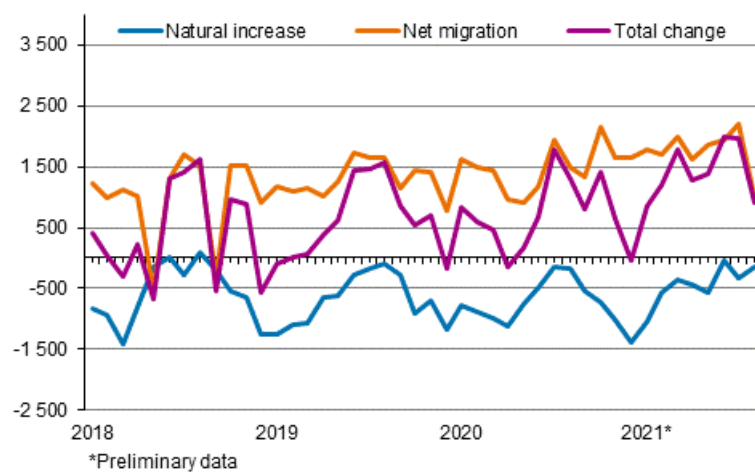

Preliminary population statistics

2021, August

Finland's preliminary population figure 5,545,179 at the end of August

According to Statistics Finland's preliminary data, Finland's population was 5,545,179 at the end of August. Our country's population increased by 11,386 persons during January-August. The reason for the increase was migration gain from abroad, since immigration exceeded emigration by 14,086. The number of births was 3,484 lower than that of deaths.

Population increase by month 2018–2021*

During January-August, 33,348 children were born, which is 2,040 higher than in the corresponding period in 2020. The number of deaths was 36,832, which is 195 higher than one year earlier.

According to the preliminary statistics for January-August, 21,269 persons immigrated to Finland from abroad and 7,183 persons emigrated from Finland. The number of immigrants was 437 higher and the number of emigrants 2,636 lower than in the corresponding period of the previous year. In all, 5,900 of the immigrants and 4,650 of the emigrants were Finnish citizens.