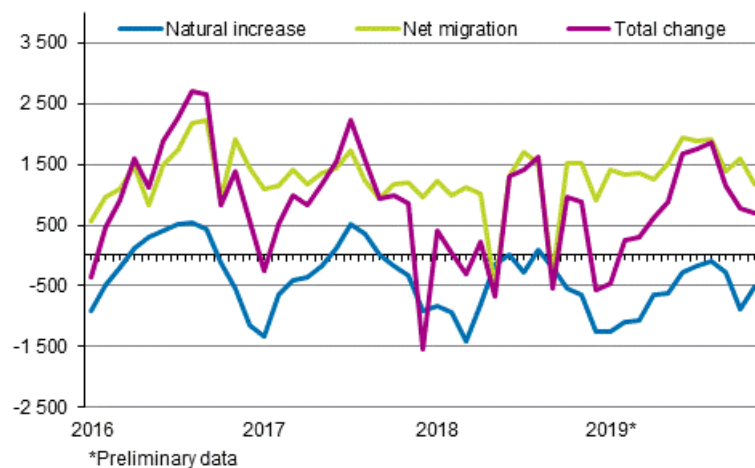

Preliminary population statistics

2019, November

Finland's preliminary population figure 5,527,405 at the end of November

Corrected on 20 December 2019. The correction is indicated in red.

According to Statistics Finland's preliminary data, Finland's population was 5,527,405 at the end of November. Our country's population increased by 9,486 persons during January–November. The reason for the increase was migration gain from abroad, since immigration exceeded emigration by 16,779. The number of births was 6,946 lower than that of deaths.

Population increase by month 2016–2019*

During January–November, 42,015 children were born, which is 2,008 fewer than in the corresponding period in 2018. The number of deaths was 48,961, which is 762 lower than one year earlier.