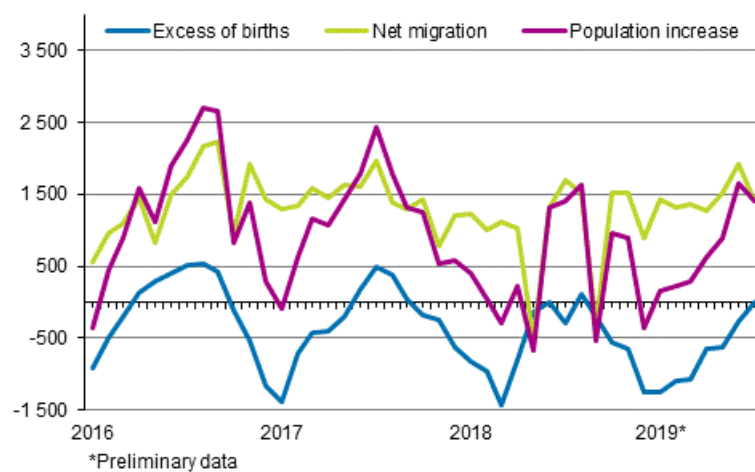

Preliminary population statistics

2019, July

Finland's preliminary population figure 5,522,848 at the end of July

According to Statistics Finland's preliminary data, Finland's population was 5,522,848 at the end of July. Our country's population increased by 4,929 persons during January-July. The reason for the increase was migration gain from abroad, since immigration exceeded emigration by 10,226. The number of births was 4,948 lower than that of deaths.

Population increase by month 2016–2019*

During January-July, 26,313 children were born, which is 1,781 fewer than in the corresponding period in 2018. The number of deaths was 31,261, which is 1,247 lower than one year earlier.

According to the preliminary statistics for July, 17,568 persons immigrated to Finland from abroad and 7,342 persons emigrated from Finland. The number of immigrants was 782 higher and the number of emigrants 2,613 lower than in the corresponding period of the previous year. In all, 5,091 of the immigrants and 4,702 of the emigrants were Finnish citizens.

According to the preliminary data, the number of inter-municipal migrations totalled 151,605 during January-July. Compared with the corresponding period in 2018, the decrease was 2,123 migrations according to the municipal division of 2019.