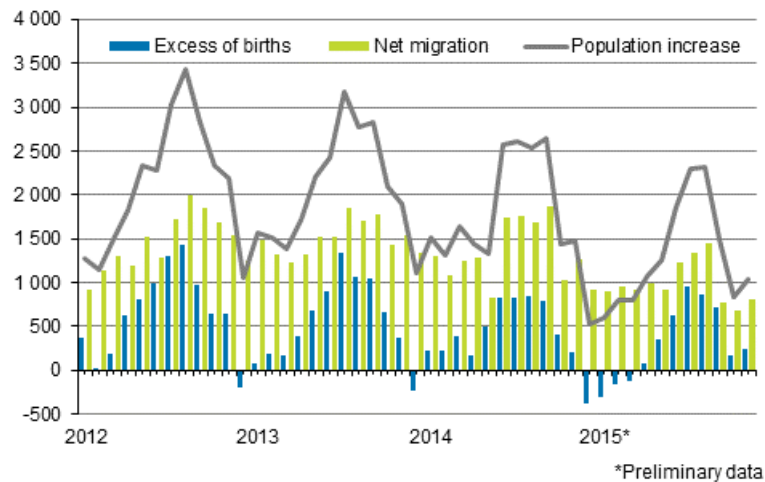

Preliminary population statistics

2015, November

Finland's preliminary population figure 5,486,125 at the end of November

According to Statistics Finland's preliminary data, Finland's population at the end of November was 5,486,125. Over the January to November period, Finland's population increased by 14,370 persons, which is 6,160 persons fewer than for the corresponding period of the year before. The main reason for the population increase was migration gain from abroad: the number of immigrants was 10,970 higher than that of emigrants. Natural population growth, or excess of births to deaths, was 3,400 persons.

Population increase by month 2012–2015*

According to the preliminary statistics for the January to November period, 24,490 persons immigrated to Finland from abroad and 13,520 persons emigrated from Finland. The number of immigrants was 4,990 lower and the number of emigrants 850 lower than in the corresponding period of the previous year. In all, 6,630 of the immigrants and 9,320 of the emigrants were Finnish citizens.

During the January to November period, 50,810 children were born, which is 2,050 children fewer than in the corresponding period of 2014. The number of deaths was 47,410, which is 20 lower than one year earlier.

According to the preliminary data, the number of inter-municipal migrations totalled 253,760 over the January to November period. Compared with the previous January to November period, the increase was 5,240 migrations according to the municipal division of 2015.