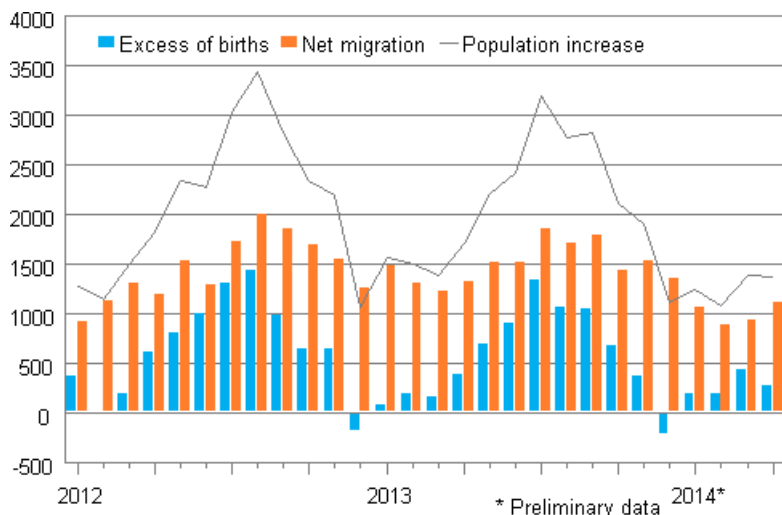

Preliminary population statistics

2014, April

Finland's preliminary population figure 5,456,360 at the end of April

According to Statistics Finland's preliminary data, Finland's population at the end of April was 5,456,360. Over the January to April period, Finland's population increased by 5,100 persons, which is 1,100 persons fewer than in the preliminary data for the corresponding period of the year before. The main reason for the population increase was migration gain from abroad: the number of immigrants was 4,000 higher than that of emigrants. Natural population growth, or excess of births to deaths, was 1,100 persons.

Population increase by month 2012–2014*

According to the preliminary statistics for the January to April period, 8,250 persons immigrated to Finland from abroad and 4,250 persons emigrated from Finland. The number of immigrants was 1,200 lower and the number of emigrants 150 higher than in the corresponding period of the previous year. In all, 2,050 of the immigrants and 2,800 of the emigrants were Finnish citizens.

During the January to April period, 18,600 children were born, which is 500 children fewer than in the corresponding period of 2013. The number of deaths was 17,500, which is 750 lower than one year earlier.

According to the preliminary data, the number of inter-municipal migrations totalled 69,500 over the January to April period. Compared with the previous January to April period, the decrease was 1,950 migrations according to the municipal division of 2014.