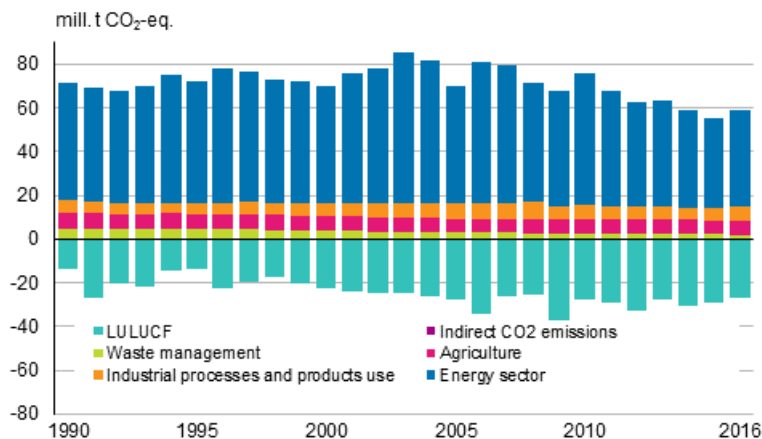

Greenhouse gases 2016

Finland's greenhouse gas emissions 2016 to the EU and UNFCCC

In 2016, Finland's greenhouse gas emissions amounted to 58.8 million tonnes of carbon dioxide (mil. t CO₂ eq.), being 12.5 million tonnes less than in the comparison year 1990. The data are based on the reporting to the EU and the United Nations Framework Convention on Climate Change (UNFCCC). Total emissions were revised downwards by 0.08 mil. t CO₂ eq. compared with the preliminary data published in December 2017.

Finland's greenhouse gas emissions and removals by sector (emissions are positive and removals negative figures)

More specified revised emission data can be found in the [database table](#).